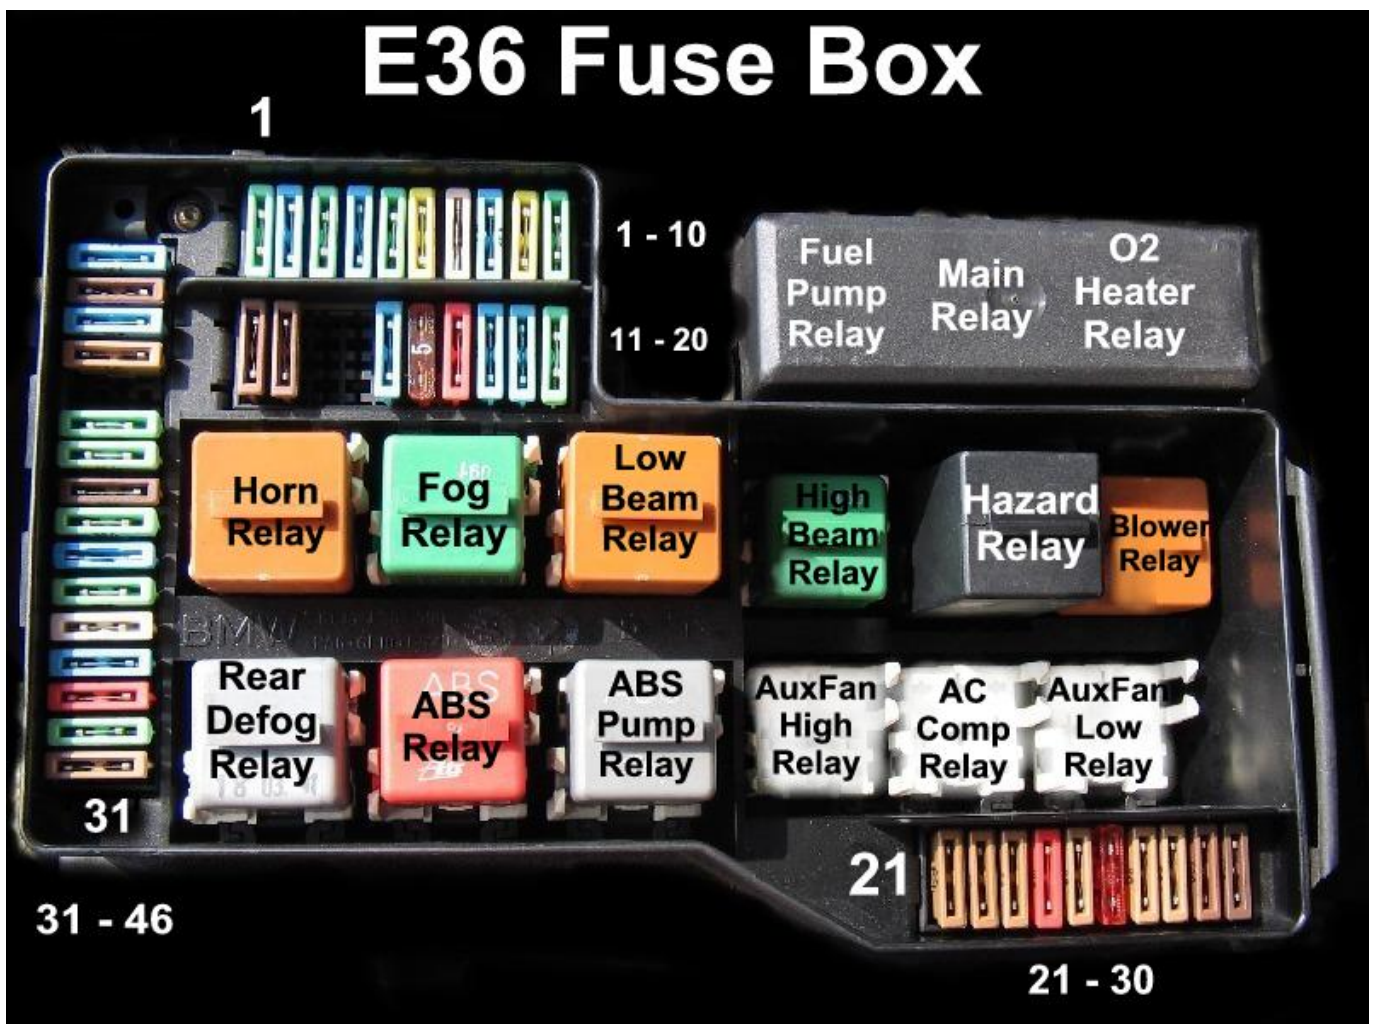

DOWNLOAD

[E36 All Fuse Amps](#)

[E36 All Fuse Amps](#)

DOWNLOAD

Examples: A kiln has a full load amp rating of 60 amps $60 \times 1.25 = 75$ amps The BMW convertible top drive relay switch can be found in the fuse box.. This is according to the National Electrical Code You then need to bump this calculated amount up to the next standard size fuse or circuit breaker.. The amperage rating of the fuse or circuit breaker needs to be 125% higher than the full load amps of the kiln.

- [1. fuse amps](#)
- [2. fuse amps uk](#)
- [3. fuse amps rating](#)

You can check this once you find the amp On the wagon it is located in the bck drivers corner behind where the cd.

fuse amps

fuse amps, fuse amps explained, fuse amps uk, fuse amps volts, fuse amps rating, fuse amps wattage, fuse amps house, fuse amps watts, fuse amp inverter, fuse amps for car, fuse amps oven [Monitor For Mac Mini](#)