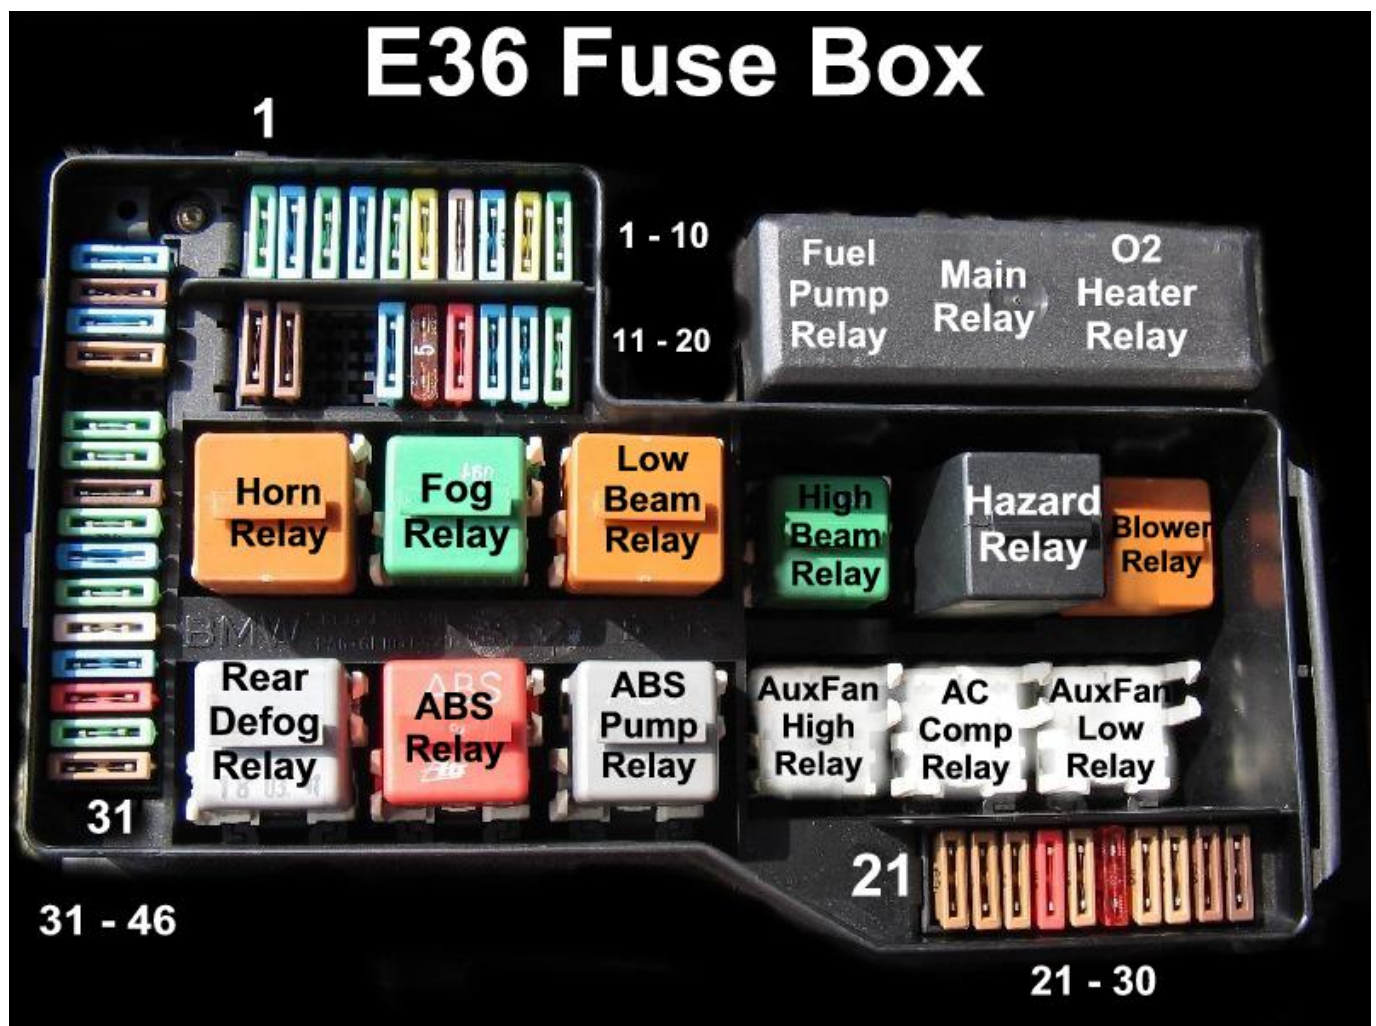

Examples: A kiln has a full load amp rating of 60 amps $60 \times 1.25 = 75$ amps The BMW convertible top drive relay switch can be found in the fuse box.. This is according to the National Electrical Code You then need to bump this calculated amount up to the next standard size fuse or circuit breaker.. The amperage rating of the fuse or circuit breaker needs to be 125% higher than the full load amps of the kiln.

1. [1. fuse amps](#)
2. [2. fuse amps uk](#)
3. [3. fuse amps rating](#)

You can check this once you find the amp On the wagon it is located in the bck drivers corner behind where the cd.

fuse amps

fuse amps, fuse amps explained, fuse amps uk, fuse amps volts, fuse amps rating, fuse amps wattage, fuse amps house, fuse amps watts, fuse amp inverter, fuse amps for car, fuse amps oven [Monitor For Mac Mini](#)

[Paint Program For Mac Os X](#)

[Cara Unduh Line Di Pc Chat History Bagaimana](#)